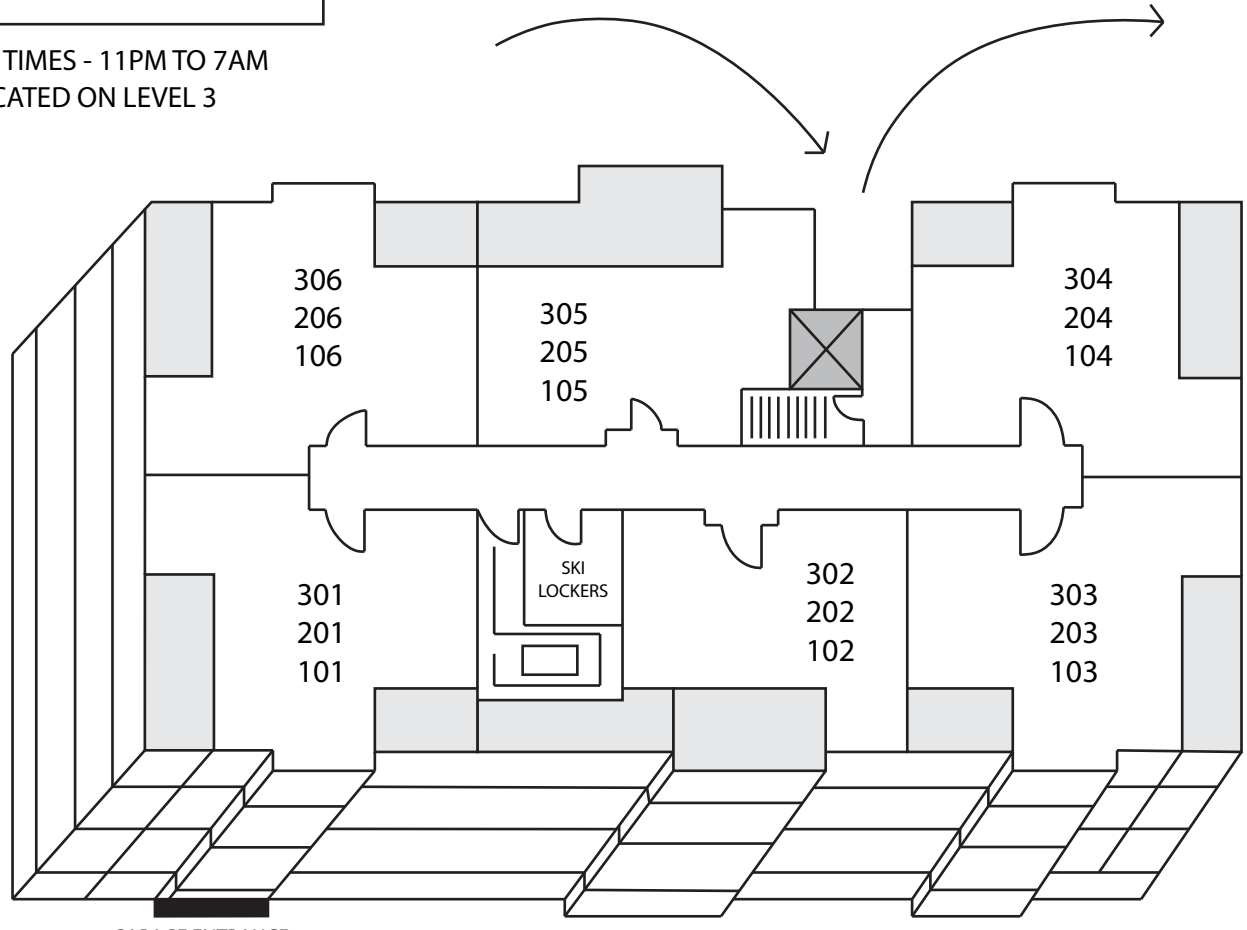

**GLACIER LODGE**  
315 WHITEHORSE LANE

\*BUILDING QUIET TIMES - 11PM TO 7AM  
\*SKI LOCKERS LOCATED ON LEVEL 3

**SKI IN / OUT - LEVEL 3**  
VIA HAPPY VALLEY WAY

LARA'S GONDOLA

WHITEHORSE LANE

BIG WHITE ROAD